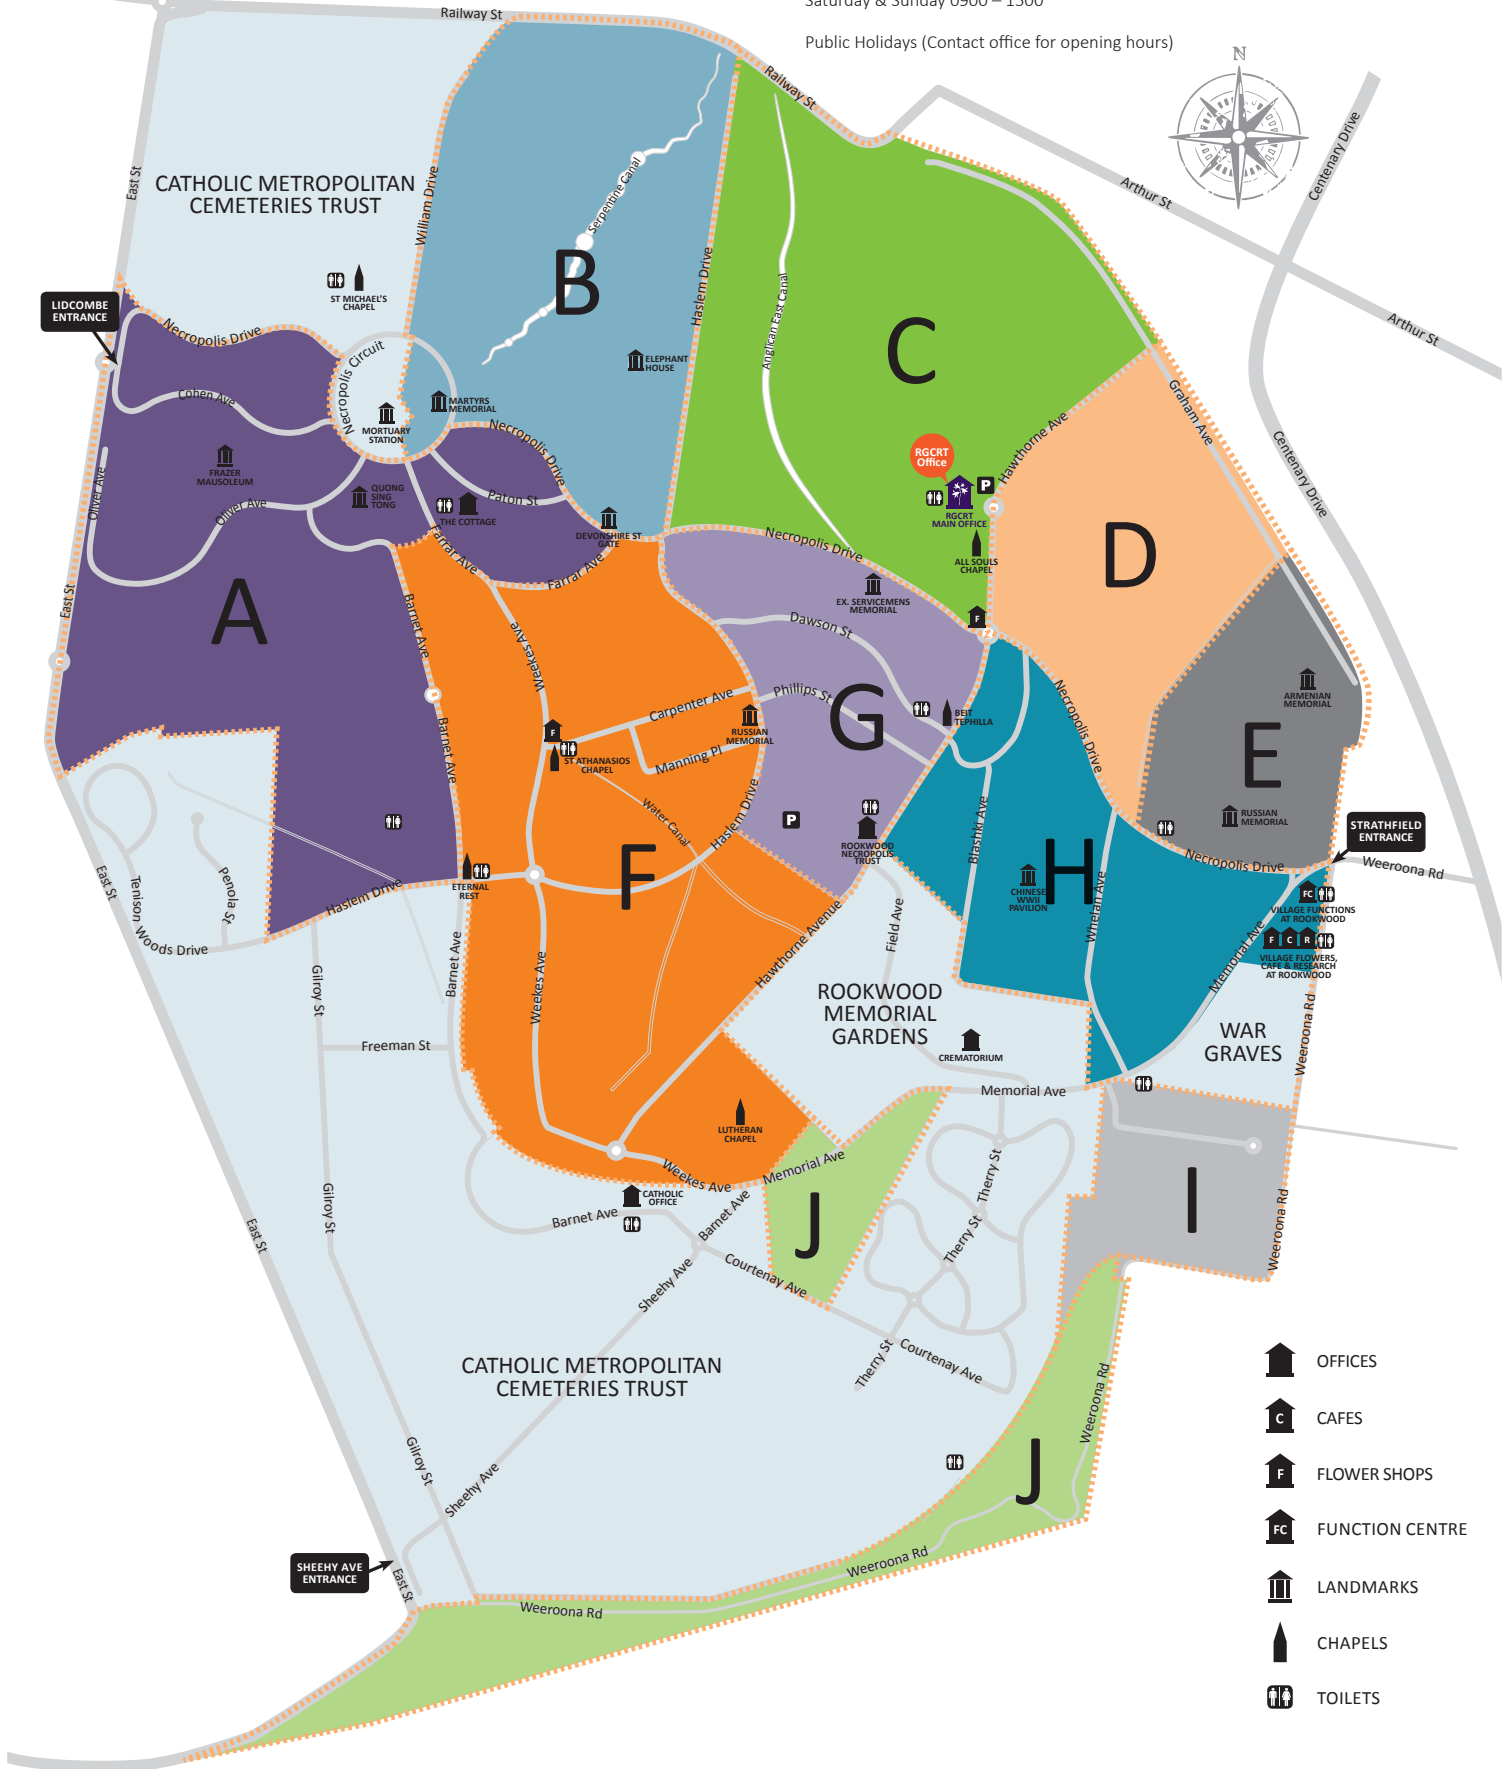

ROOKWOOD  
NECROPOLIS  
TRUST

BEIT  
TEPHILLA

CHINESE  
WWII  
PAVILION

VILLAGE FUNCTIONS  
AT ROOKWOOD

VILLAGE FLOWERS,  
CAFE & RESEARCH  
AT ROOKWOOD

WAR  
GRAVES

STRATHFIELD  
ENTRANCE

## LEGENDS

A	B	C	D	E	F	G	H	I	J
Eastern Orthodox Methodist/Wesleyan Presbyterian Non-Denomination Independent Jewish Chinese	Anglican Naval Heritage Non-Denomination	Anglican Non-Denomination Heritage	Anglican Non-Denomination	Orthodox Armenian Assyrian Church of the East Assyrian Christian Non-Denomination	Eastern Orthodox Methodist Lutheran/Estonian Independent Muslim Baby Lawn Ukrainian	Jewish	Chinese, Druze, Hindu, Khmer, Maori, Vietnamese, Mandaen, Childrens, Non-Denomination, Orthodox, Muslim, Jewish	Orthodox Indo Chinese Non-Denomination Chinese	Muslim Jewish