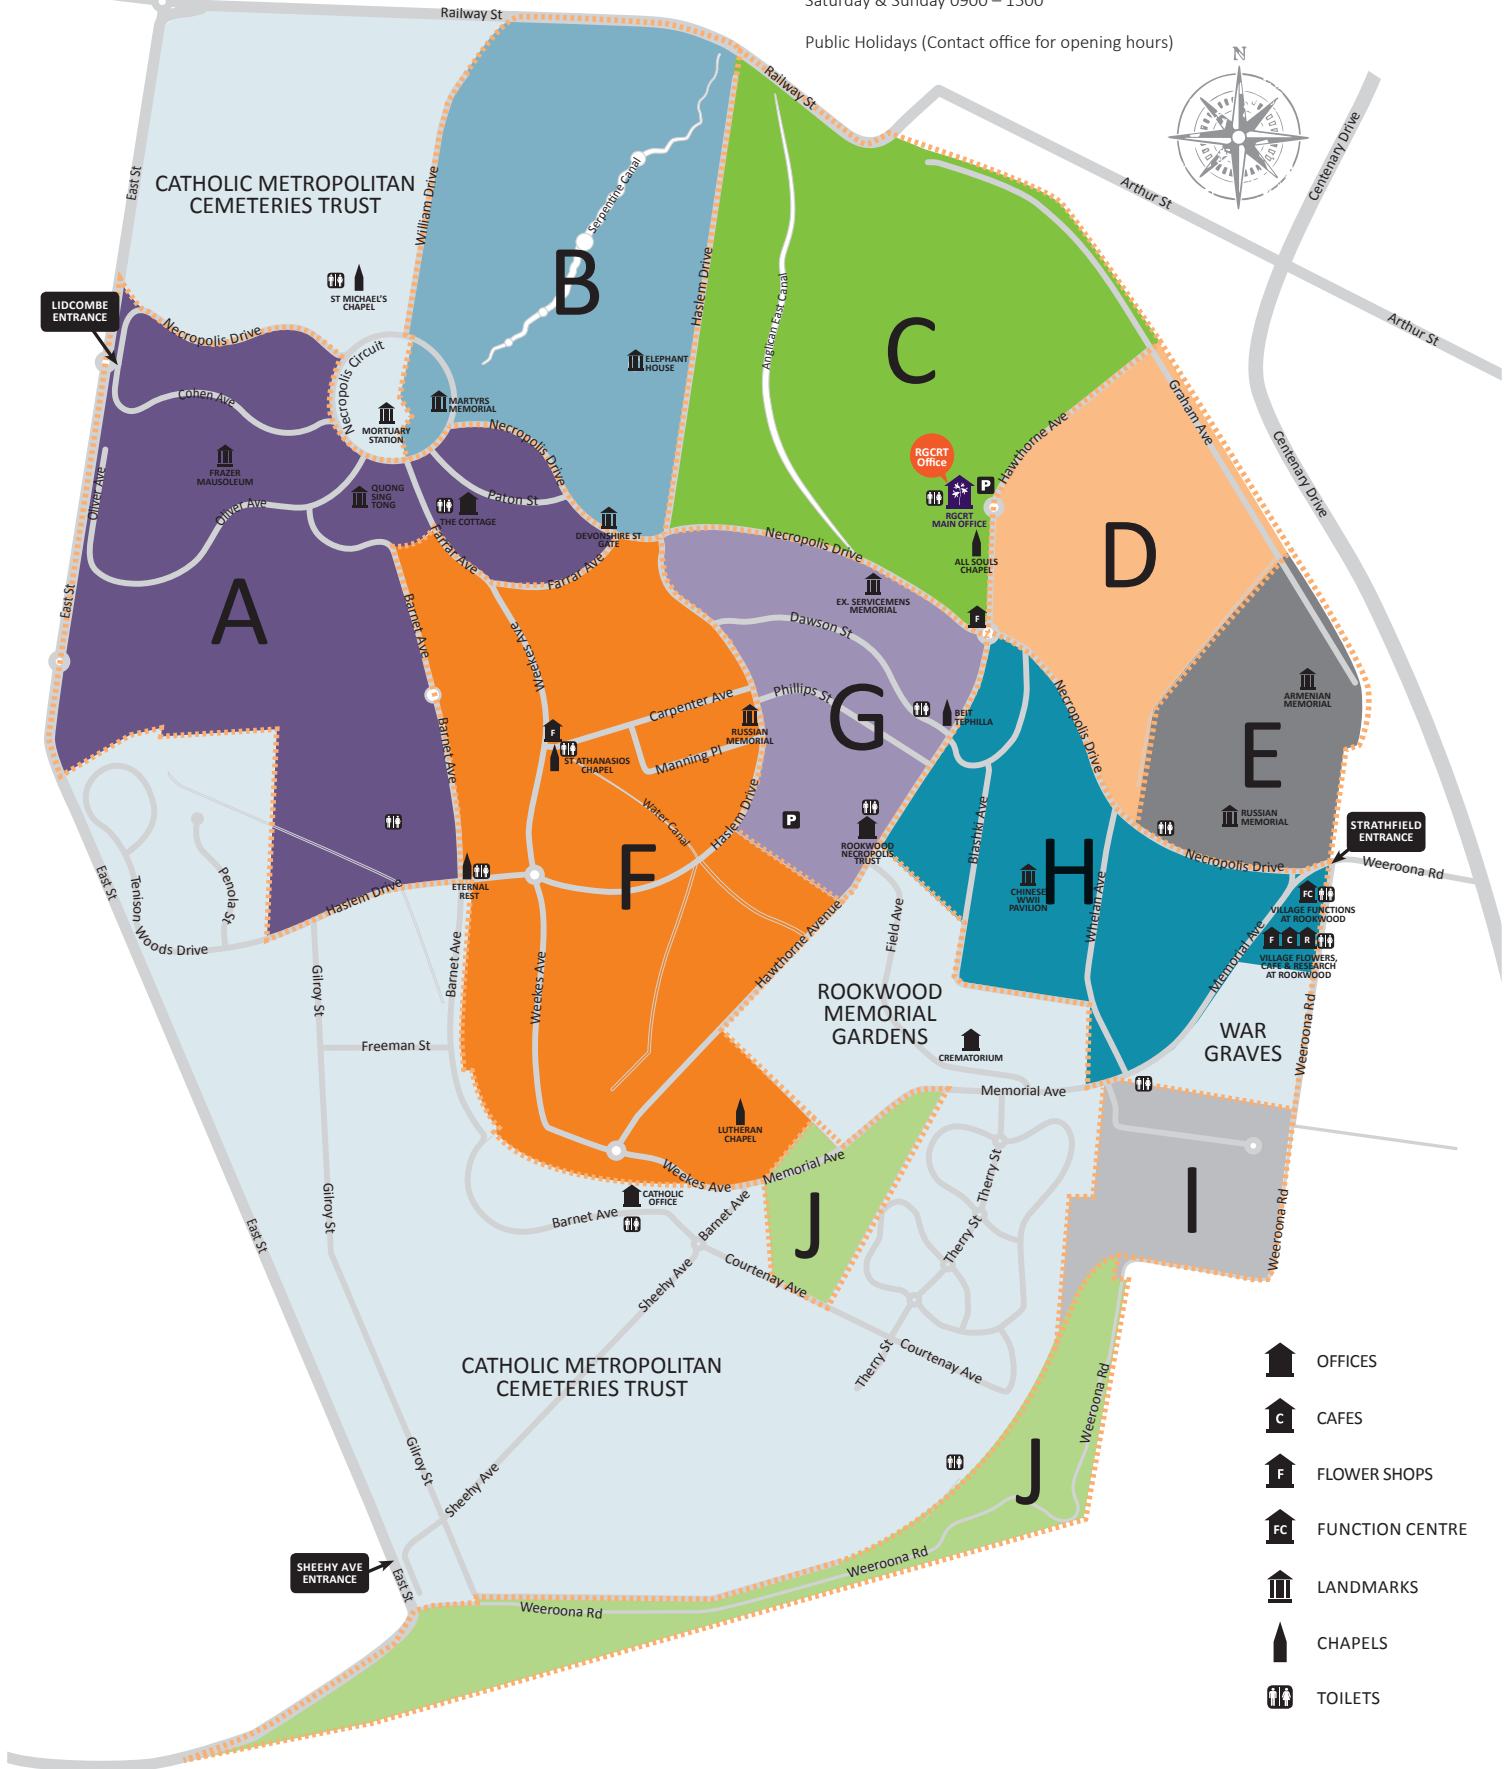

**STRATHFIELD
ENTRANCE**

**ROOKWOOD
NECROPOLIS
TRUST**

**BEIT
TEPHILLA**

**CHINESE
WWII
PAVILION**

**VILLAGE FUNCTIONS
AT ROOKWOOD**

**VILLAGE FLOWERS,
CAFE & RESEARCH
AT ROOKWOOD**

**WAR
GRAVES**

LEGENDS

A	B	C	D	E	F	G	H	I	J
Eastern Orthodox Methodist/Wesleyan Presbyterian Non-Denomination Independent Jewish Chinese	Anglican Naval Heritage Non-Denomination	Anglican Non-Denomination Heritage	Anglican Non-Denomination	Orthodox Armenian Assyrian Church of the East Assyrian Christian Non-Denomination	Eastern Orthodox Methodist Lutheran/Estonian Independent Muslim Baby Lawn Ukrainian	Jewish	Chinese, Druze, Hindu, Khmer, Maori, Vietnamese, Mandaen, Childrens, Non-Denomination, Orthodox, Muslim, Jewish	Orthodox Indo Chinese Non-Denomination Chinese	Muslim Jewish