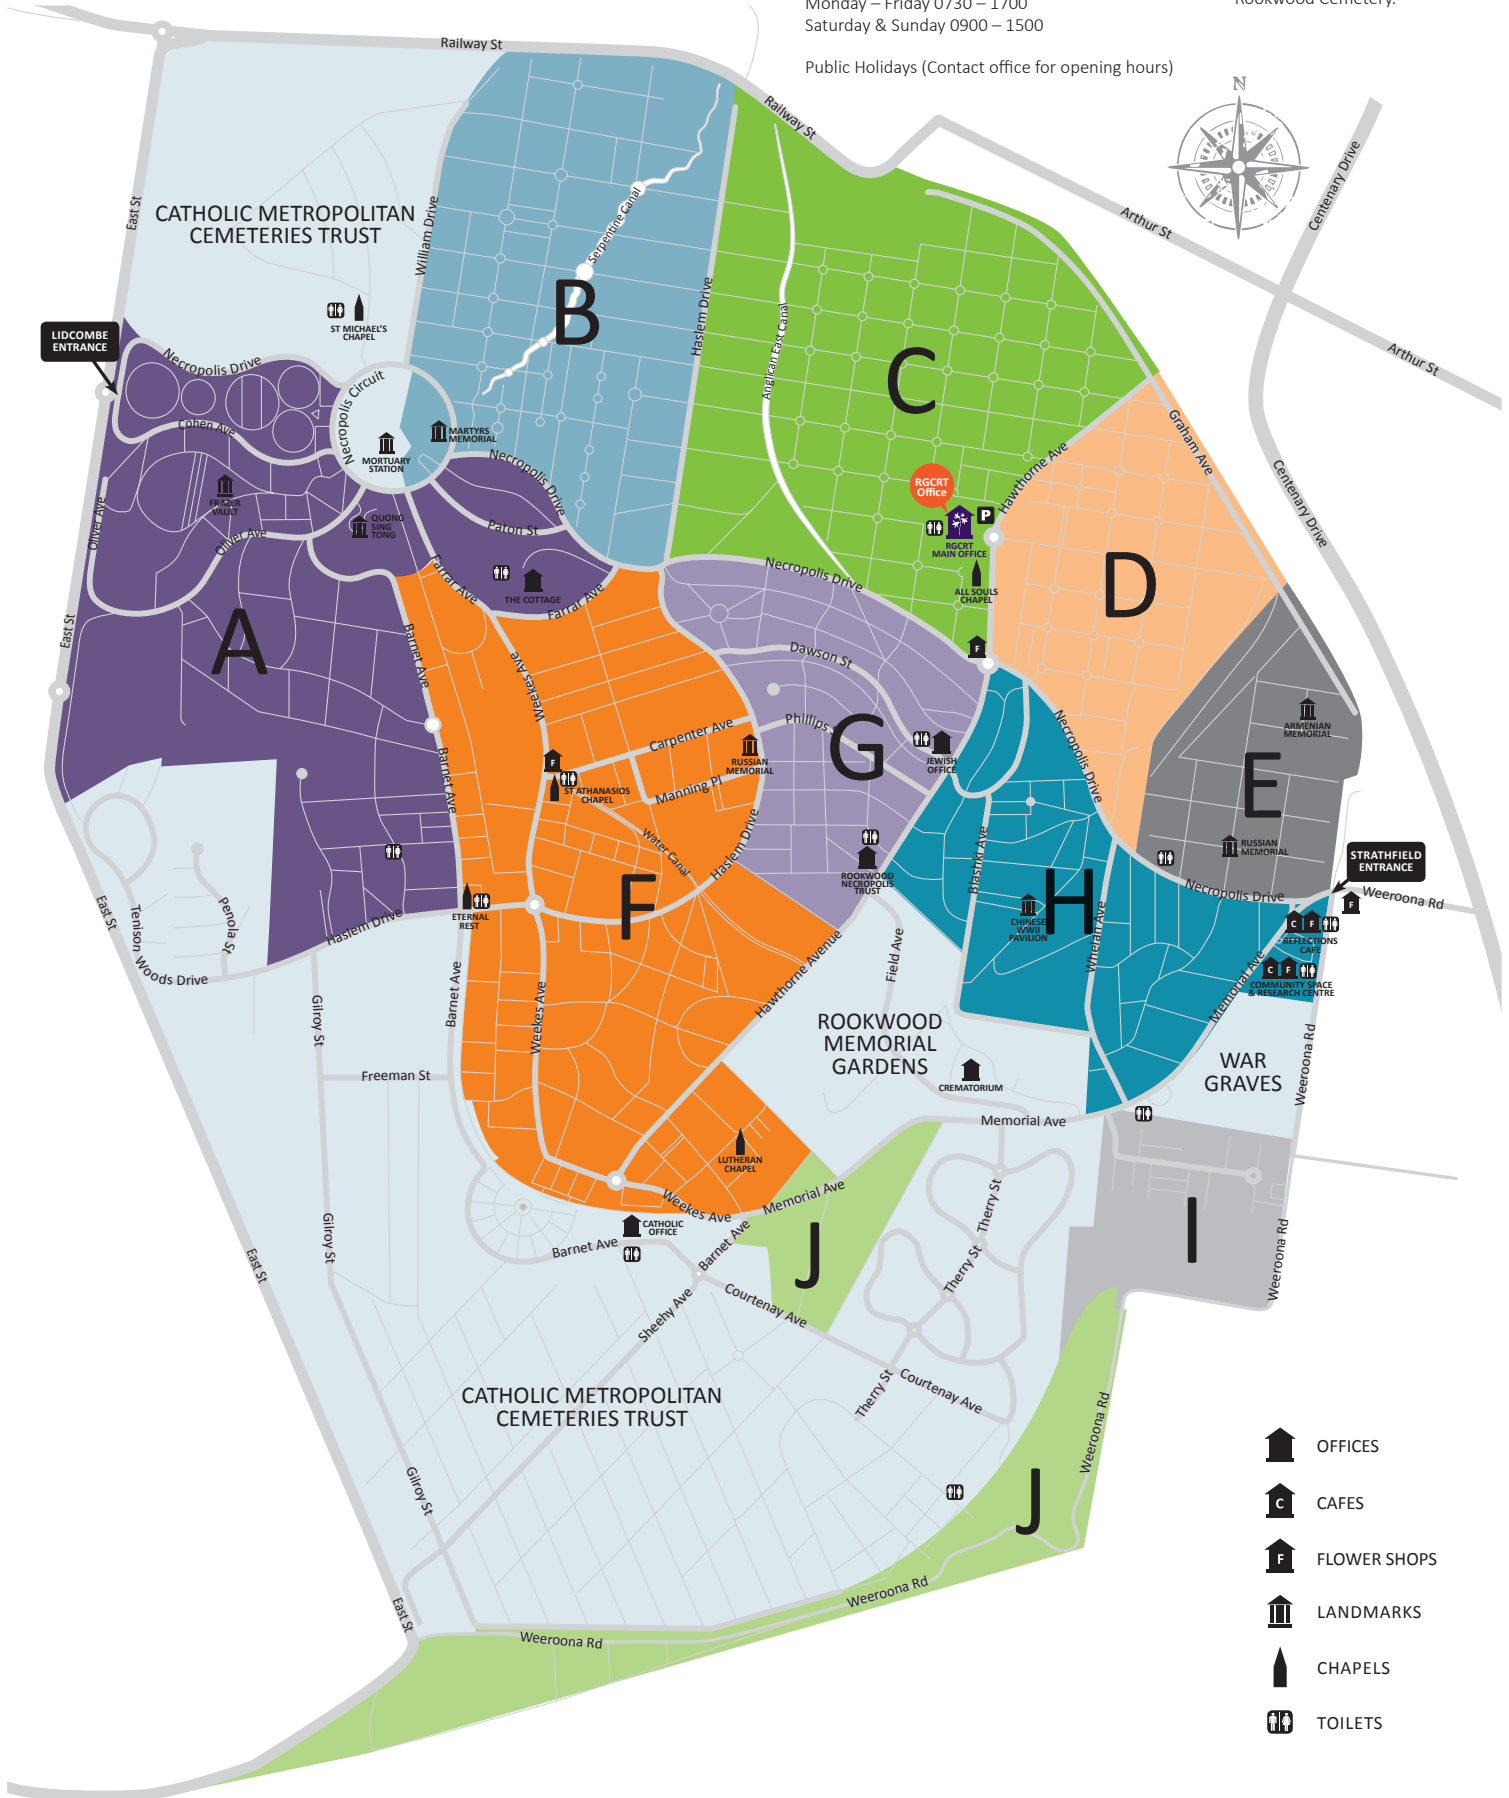

**STRATHFIELD
ENTRANCE**

Weeroona Rd

REFLECTIONS
CAFE

COMMUNITY SPACE
& RESEARCH CENTRE

WAR GRAVES

Memorial Ave

Weeroona Rd

Weeroona Rd

Indo China
MO1 MO1A MO2 MO2A MO3 MO4
ML1 ORTH SO4 CH5 5A & 5B MO5 20
SO3 RO5 OI MO6

LEGENDS

A	B	C	D	E	F	G	H	I	J
Eastern Orthodox Methodist/Wesleyan Presbyterian Non-Denomination Independent Jewish Chinese	Anglican Naval Heritage Non-Denomination	Anglican Non-Denomination Heritage	Anglican Non-Denomination	Orthodox Armenian Assyrian Church of the East Assyrian Christian Non-Denomination	Eastern Orthodox Methodist Lutheran/Estonian Independent Muslim Baby Lawn Ukrainian	Jewish	Chinese, Druze, Hindu, Khmer, Maori, Vietnamese, Mandaen, Childrens, Non-Denomination, Orthodox, Muslim, Jewish	Orthodox Indo Chinese Non-Denomination Chinese	Muslim Jewish