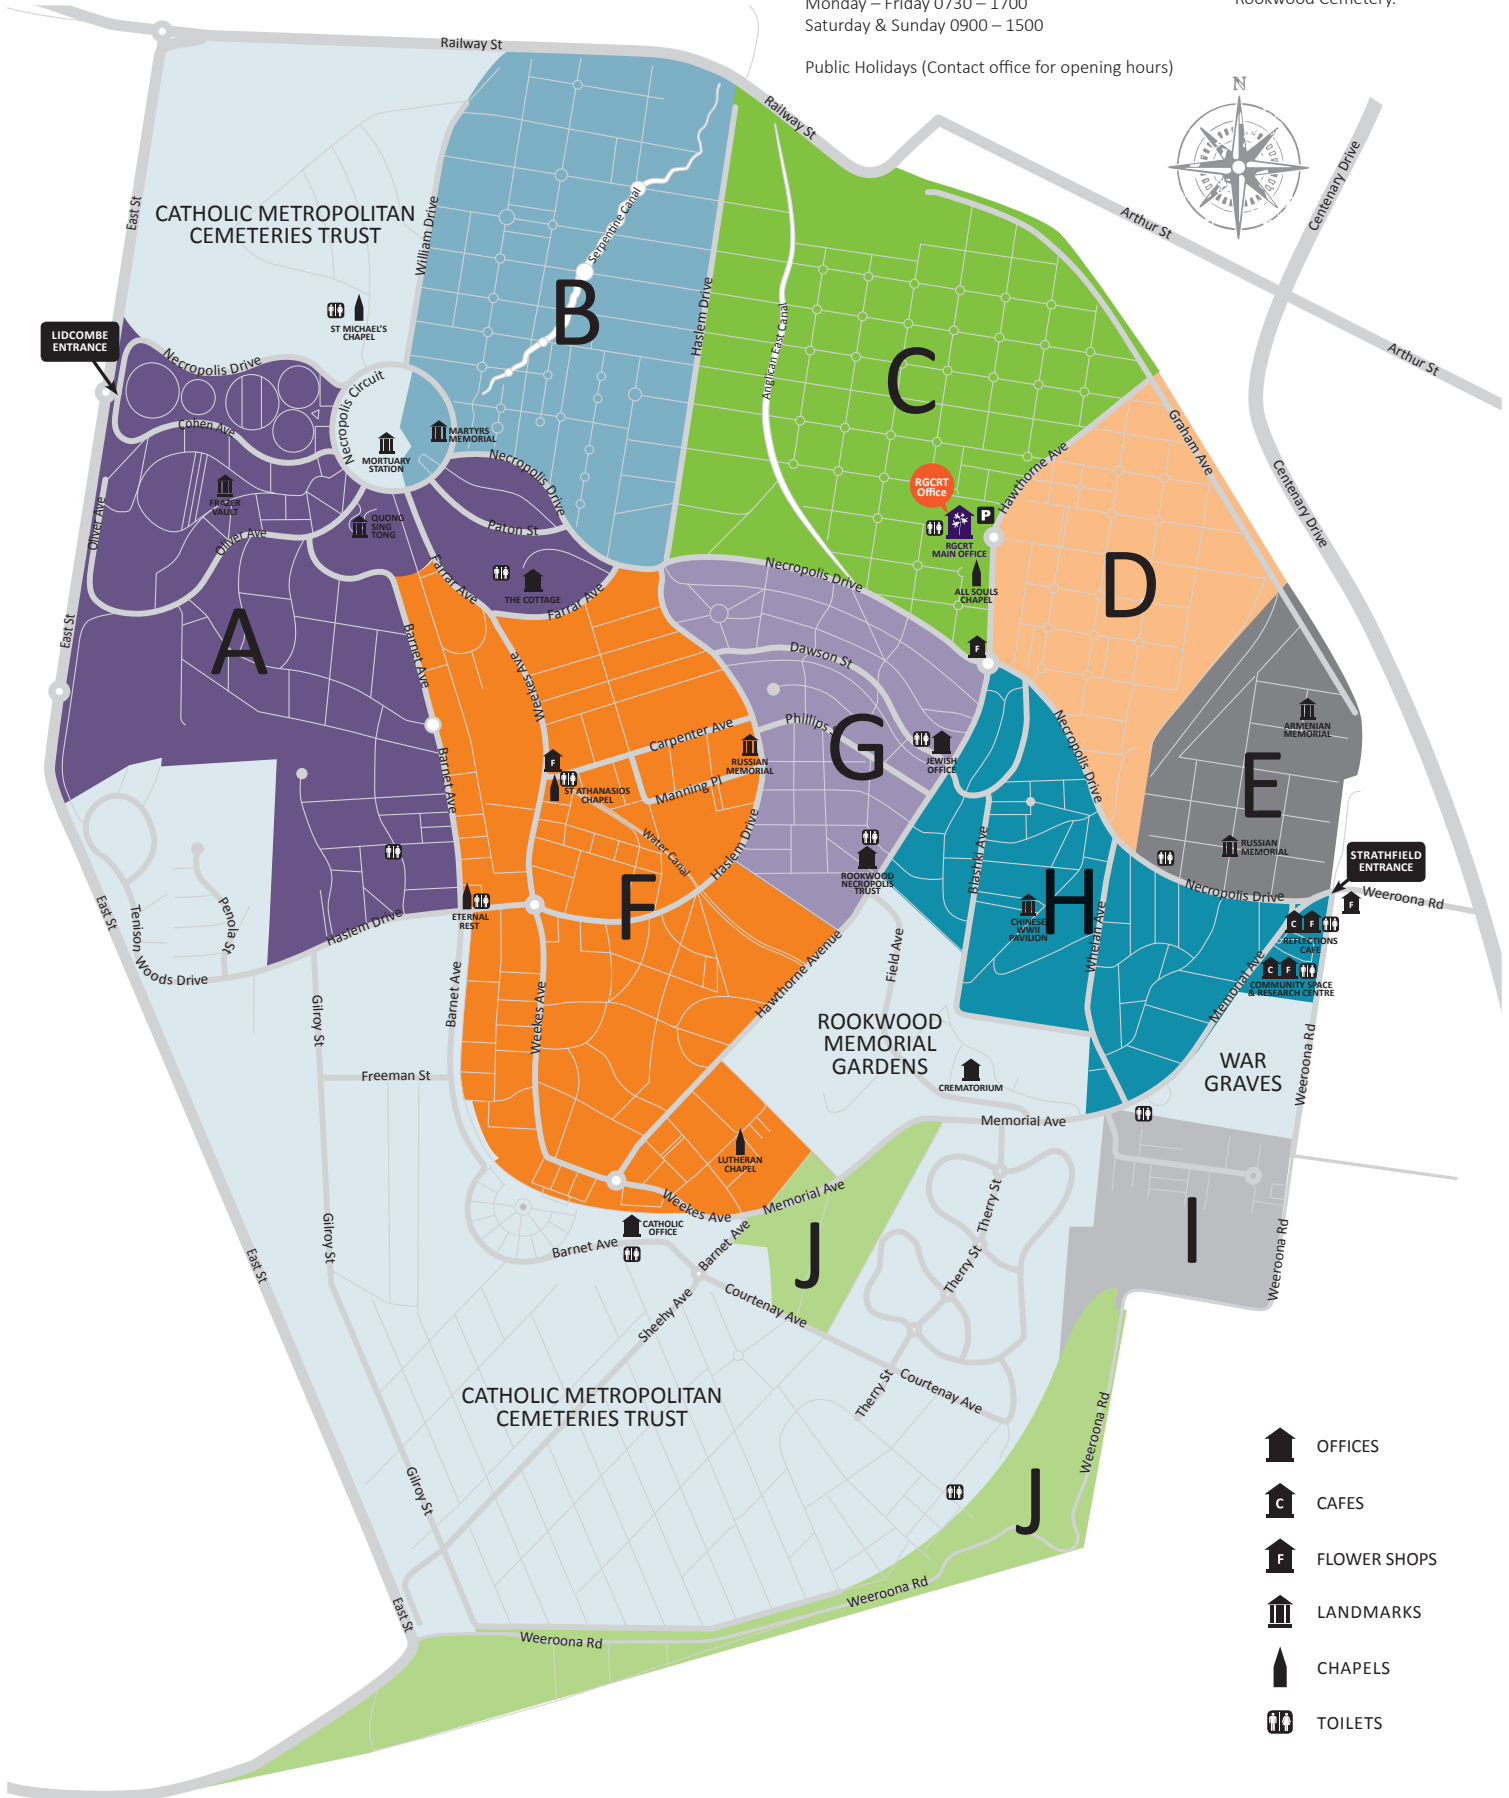

**STRATHFIELD  
ENTRANCE**

Weeroona Rd

REFLECTIONS  
CAFE

COMMUNITY SPACE  
& RESEARCH CENTRE

# WAR GRAVES

Memorial Ave

Weeroona Rd

Weeroona Rd

Indo China  
MO1 MO2 MO3 MO4  
MO1A MO2A MO5  
ML1 ORTH SO4 CH5 MO5  
SO3 RO5 OI 5A & 5B 20  
MO6

## LEGENDS

A	B	C	D	E	F	G	H	I	J
Eastern Orthodox Methodist/Wesleyan Presbyterian Non-Denomination Independent Jewish Chinese	Anglican Naval Heritage Non-Denomination	Anglican Non-Denomination Heritage	Anglican Non-Denomination	Orthodox Armenian Assyrian Church of the East Assyrian Christian Non-Denomination	Eastern Orthodox Methodist Lutheran/Estonian Independent Muslim Baby Lawn Ukrainian	Jewish	Chinese, Druze, Hindu, Khmer, Maori, Vietnamese, Mandaen, Childrens, Non-Denomination, Orthodox, Muslim, Jewish	Orthodox Indo Chinese Non-Denomination Chinese	Muslim Jewish