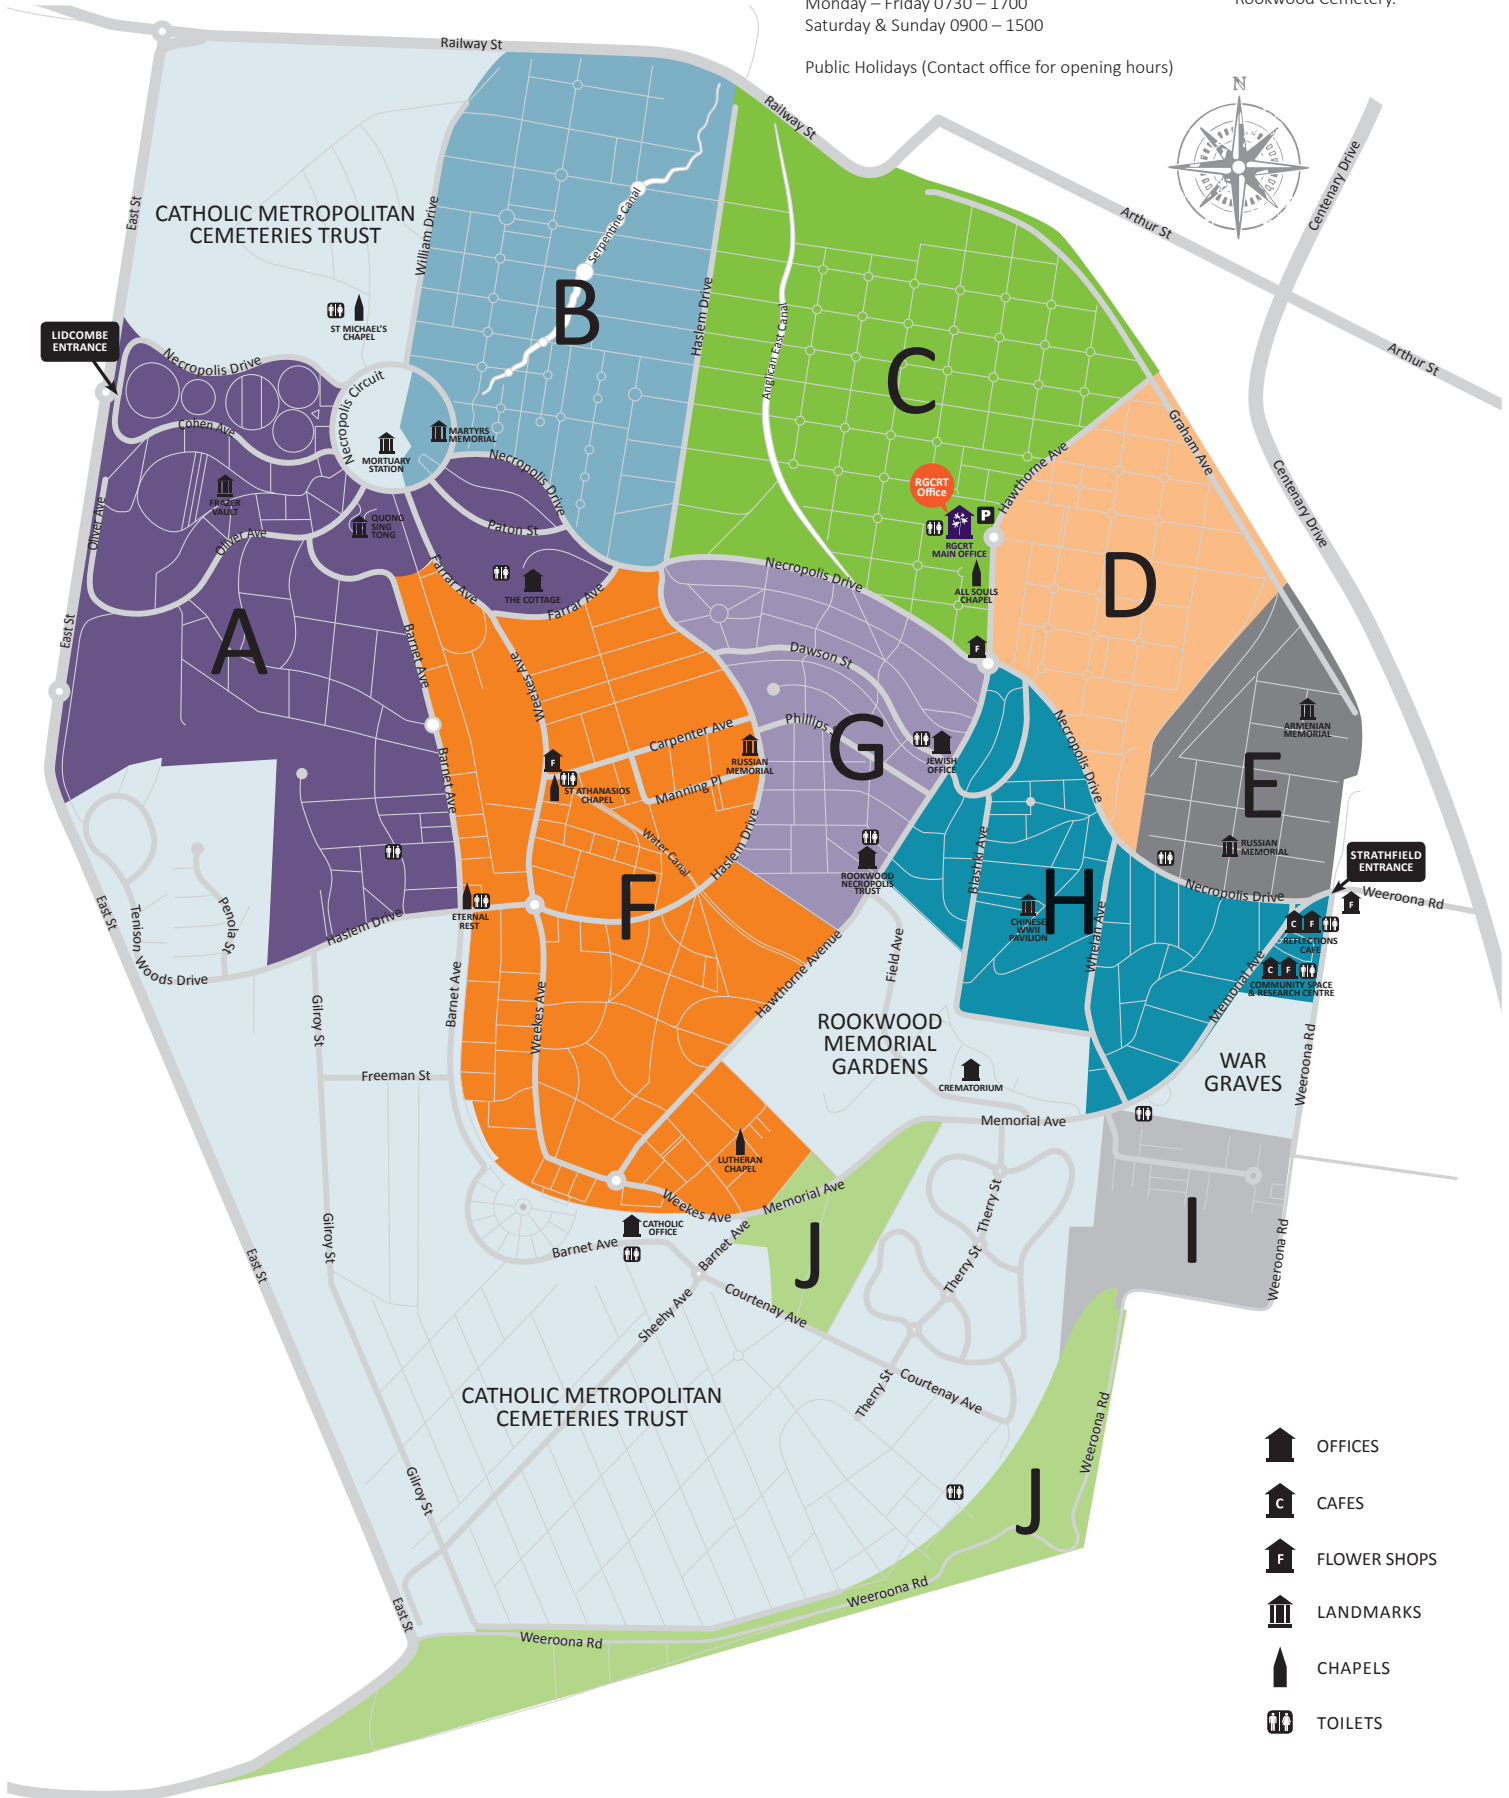

**STRATHFIELD
ENTRANCE**

Weeroona Rd

REFLECTIONS
CAFE

COMMUNITY SPACE
& RESEARCH CENTRE

WAR GRAVES

Memorial Ave

Weeroona Rd

Weeroona Rd

Indo China
MO1 MO1A MO2 MO2A MO3 MO4
ML1 ORTH SO4 CH5 MO5
SO3 RO5 OI 5A & 5B 20 MO6

LEGENDS

A	B	C	D	E	F	G	H	I	J
Eastern Orthodox Methodist/Wesleyan Presbyterian Non-Denomination Independent Jewish Chinese	Anglican Naval Heritage Non-Denomination	Anglican Non-Denomination Heritage	Anglican Non-Denomination	Orthodox Armenian Assyrian Church of the East Assyrian Christian Non-Denomination	Eastern Orthodox Methodist Lutheran/Estonian Independent Muslim Baby Lawn Ukrainian	Jewish	Chinese, Druze, Hindu, Khmer, Maori, Vietnamese, Mandaen, Childrens, Non-Denomination, Orthodox, Muslim, Jewish	Orthodox Indo Chinese Non-Denomination Chinese	Muslim Jewish